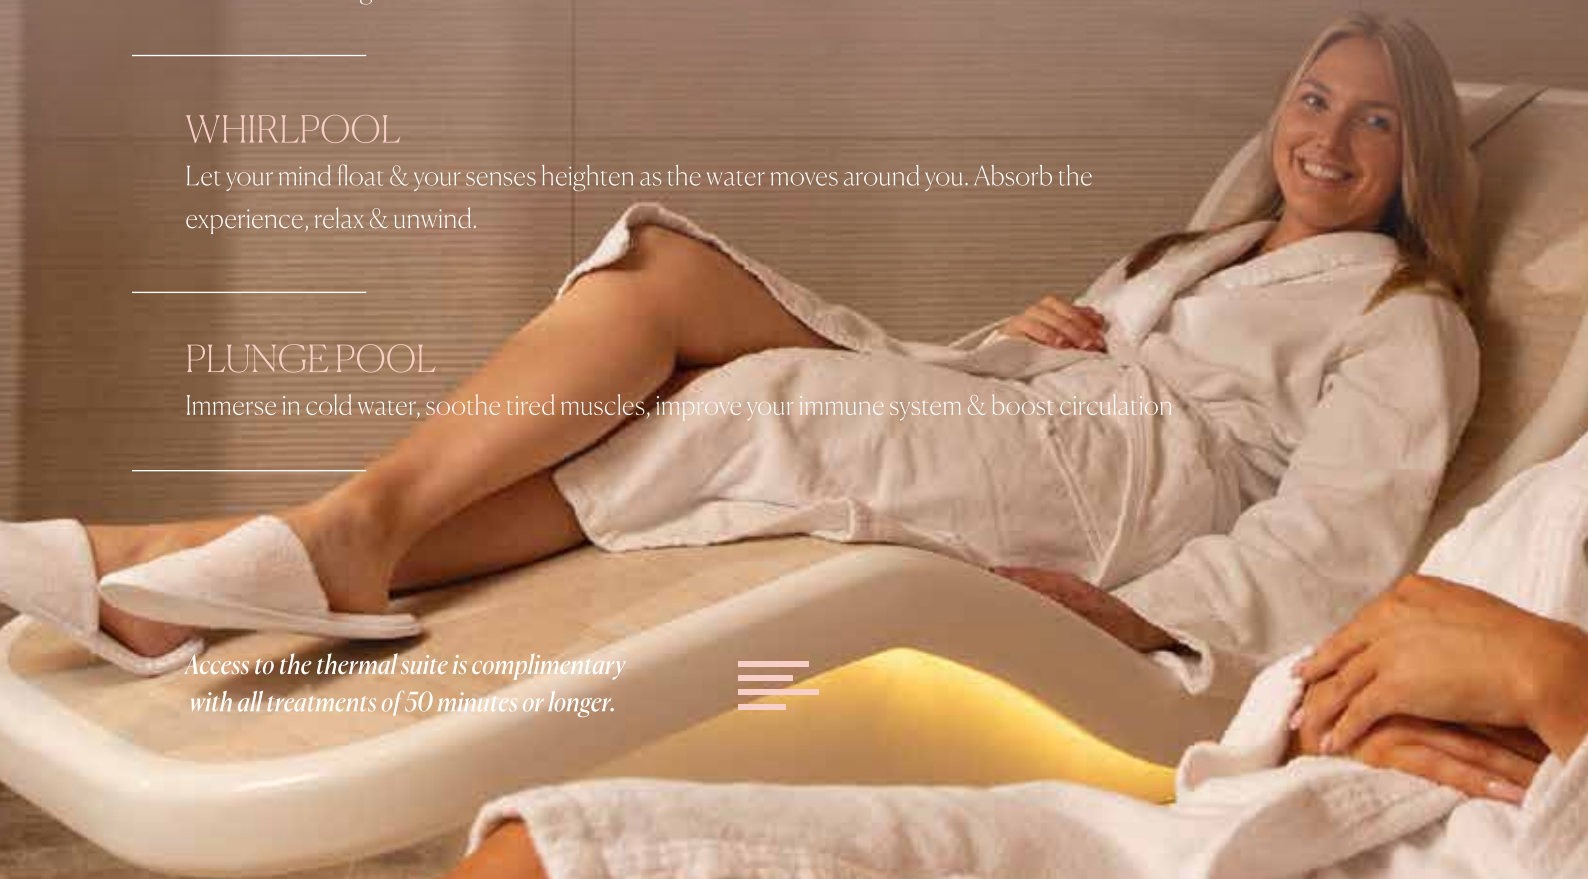

THERMAL SUITE

Our Thermal Suite is the Ultimate spa experience. Immerse yourself from head to toe in invigorating and soothing treatments with the added benefits of fragrance and light therapy.

TROPICAL SHOWER

Retreat into nature and free your mind in the warm, fragrant rainforest drench shower. Warm effects, aromatherapy and lighting create an unforgettable sensation. Improve skin tone and promote feelings of contentment.

SEAWEED STEAM ROOM

Surround yourself in Irish Seaweed-infused steam to relax & detox both the mind and body.

HERB INFUSED SAUNA

Relax in essence-infused heat, detoxify, purify and increase circulation of the body with temperatures ranging from 60 – 80 degrees.

WHIRLPOOL

Let your mind float & your senses heighten as the water moves around you. Absorb the experience, relax & unwind.

PLUNGE POOL

Immerse in cold water, soothe tired muscles, improve your immune system & boost circulation

---

Access to the thermal suite is complimentary with all treatments of 50 minutes or longer.