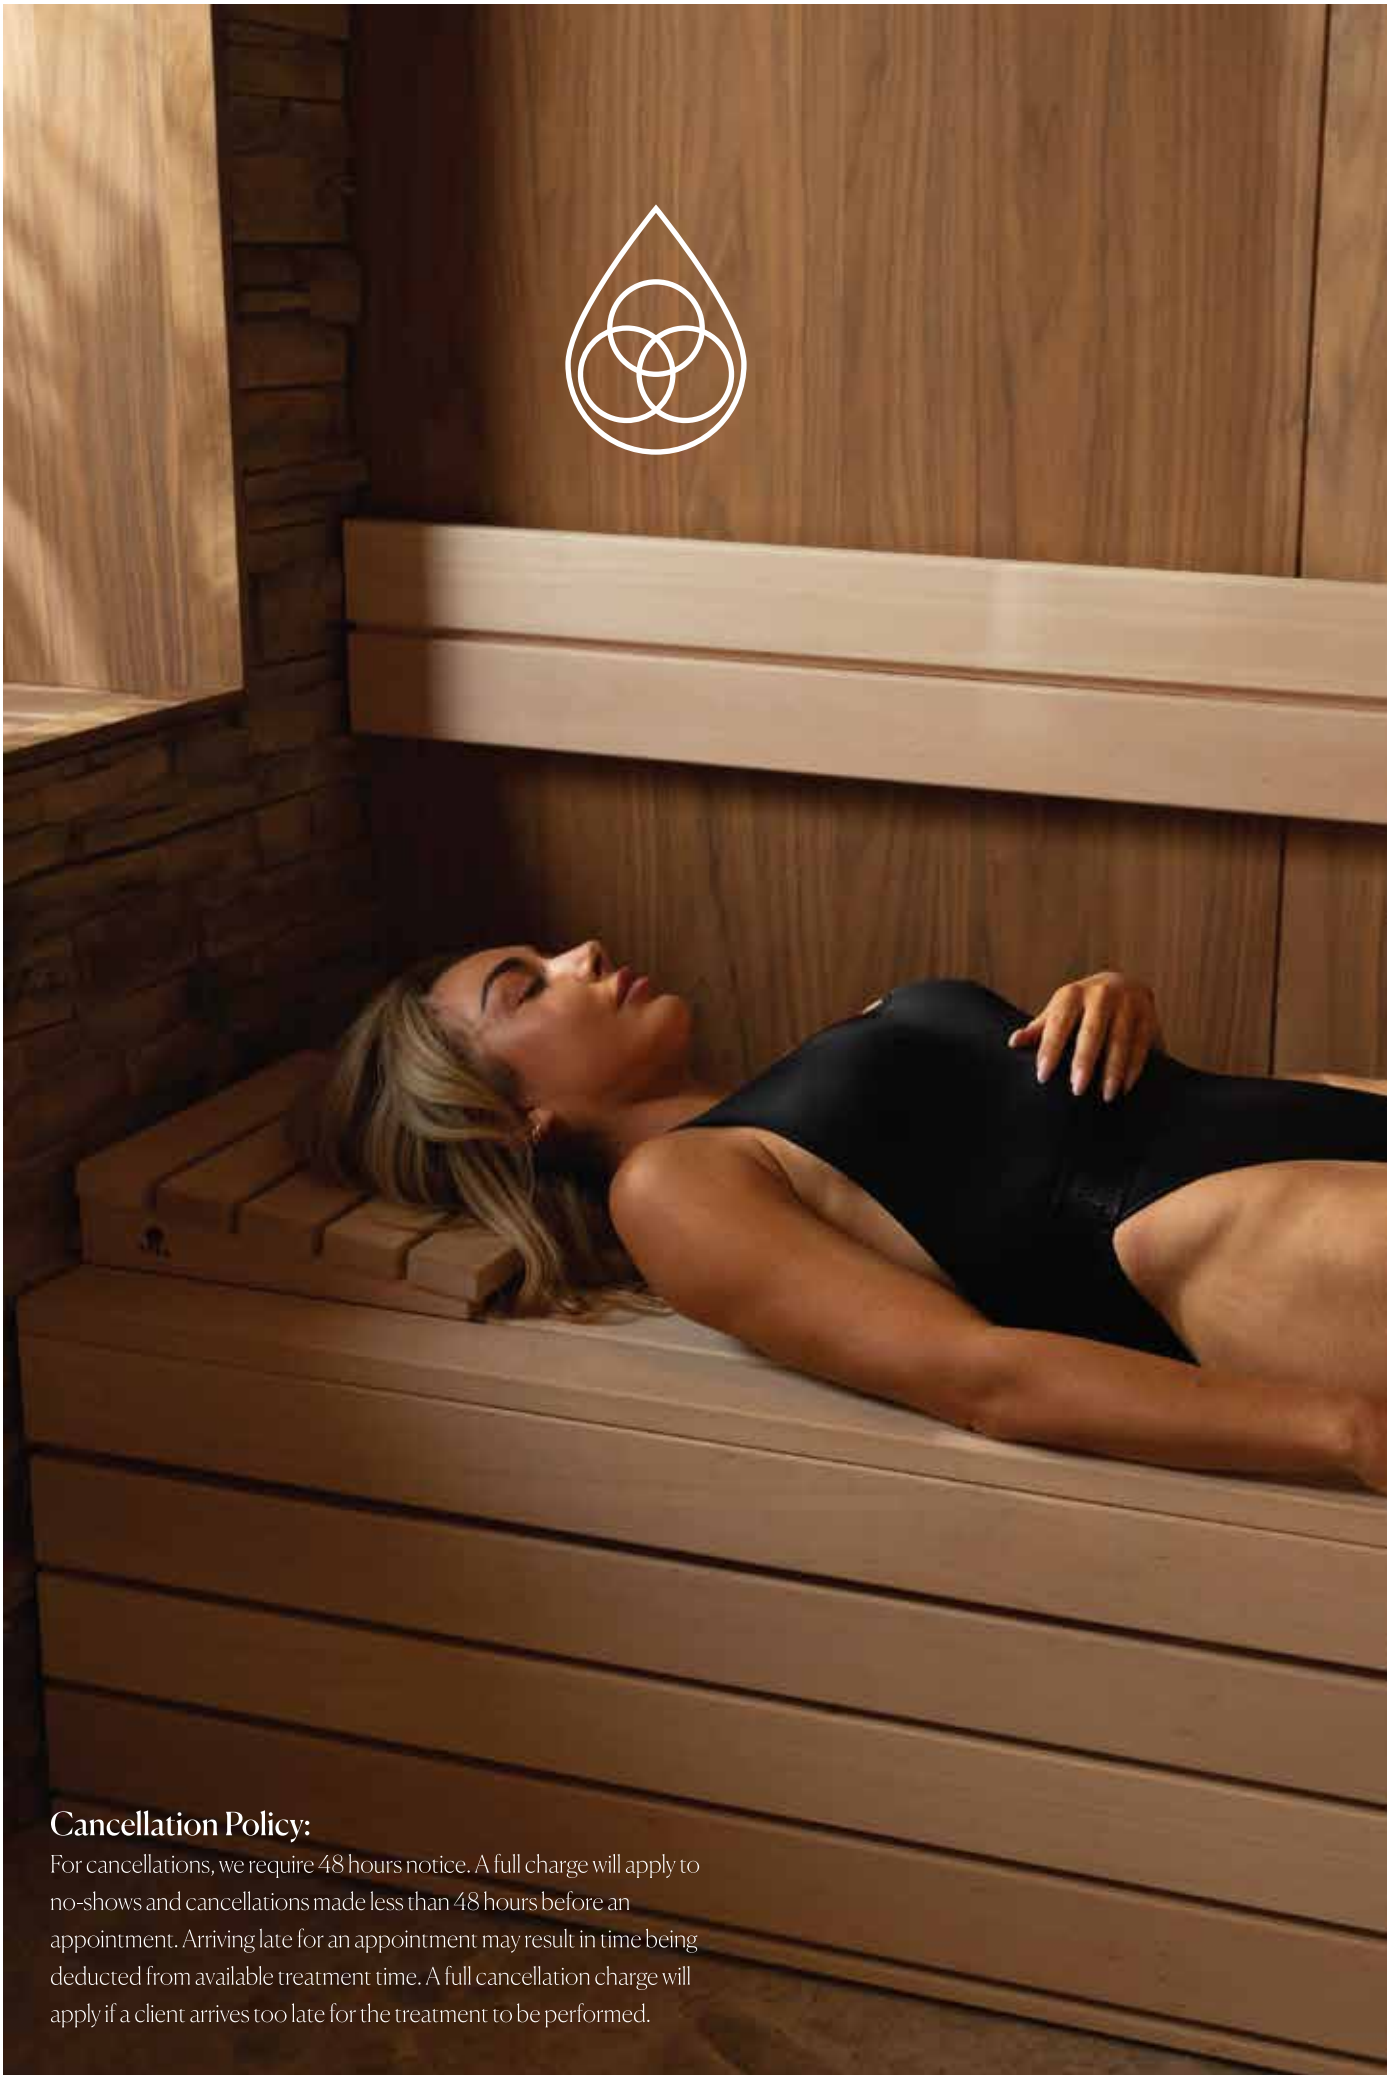

Cancellation Policy:

For cancellations, we require 48 hours notice. A full charge will apply to no-shows and cancellations made less than 48 hours before an appointment. Arriving late for an appointment may result in time being deducted from available treatment time. A full cancellation charge will apply if a client arrives too late for the treatment to be performed.